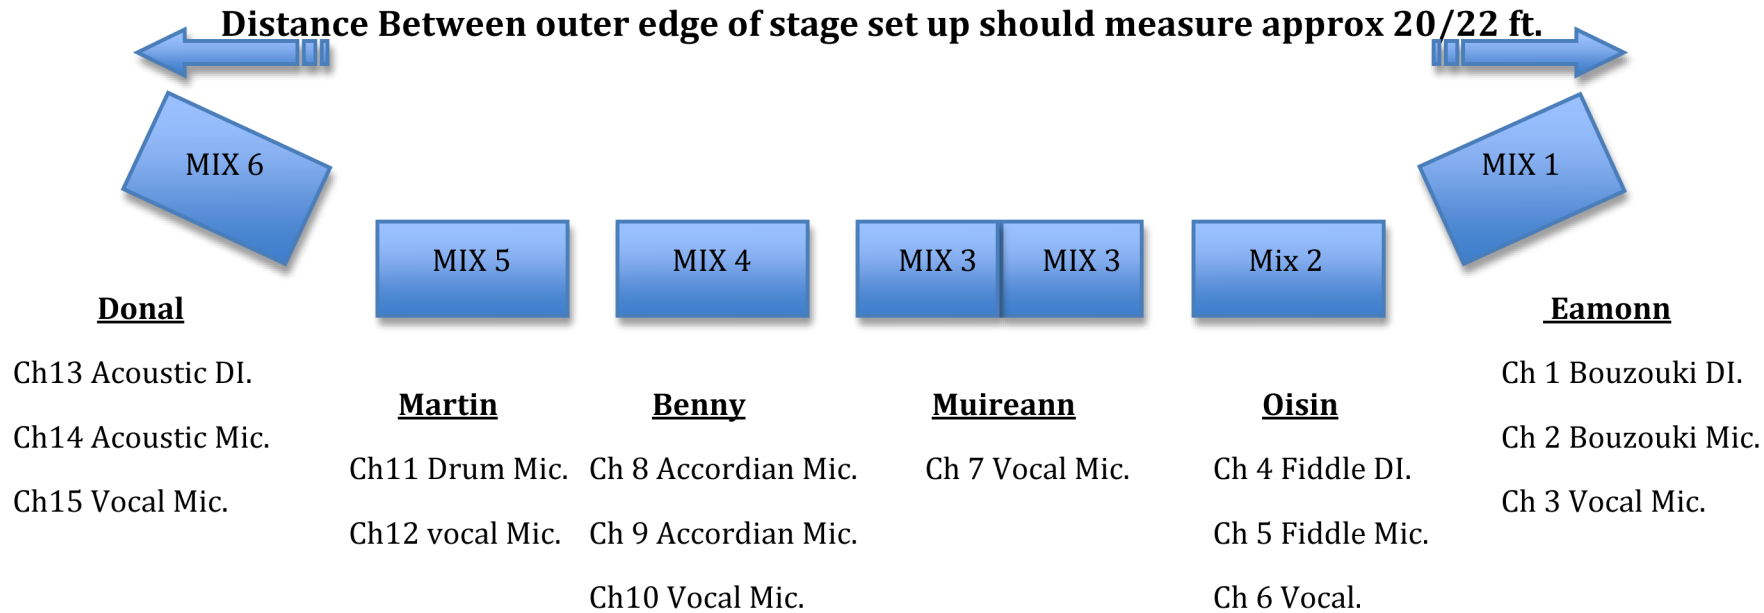

DANU STAGE PLOT

In Addition to the above Danu require six chairs (without arms) on stage.

All audio queries should be directed to Ivan O'Shea at +353 872530180/ ivanoshea@gmail.com